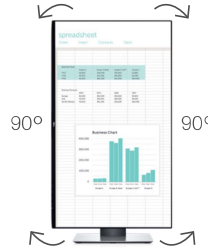

Adjustability and connectivity

DELL ULTRASHARP 27 MONITOR | U2719D

Easily adjust the panel to your preferred viewing position.

Pivot

Connectivity

1 AC power connector	4 DP connector (Out)	7 USB downstream port
2 HDMI connector	5 Audio line-out port¹⁰	8 USB downstream port (with power charging)
3 DP connector (In)	6 USB upstream port	9 Stand lock

RECOMMENDED ACCESSORIES

Enjoy toolless monitor installation with Quick Release and the flexibility to pivot, tilt, swivel and adjust the height of each monitor independently. Features a small footprint and neat cable management.

Optimize conference calls and multimedia streaming with exceptional audio clarity. Minimize background noise with the dual mic array and echo-cancelling feature.

DELL PREMIER WIRELESS
KEYBOARD AND MOUSE | KM717

Enjoy an elegant design that fits into virtually any workspace. Connect up to six compatible devices using 2.4 GHz wireless through Dell Universal Pairing or via Bluetooth 4.0.

* Dell monitors are #1 Worldwide for 7 consecutive years (2013, Q2 to 2020, Q2)! Source: IDC Worldwide Quarterly PC Monitor Tracker, Q2, 2020.

1 Based on Dell internal analysis comparing the area of the monitor base of Dell U2719D vs U2717D.

2 TÜV Certified (ID0000051369 - Flicker Free / ID0000051370 - Low Blue Light Content). For more details, visit www.tuv.com

3 Source: Based on Principled Technologies Report commissioned by Dell, "Improve productivity with the new Dell P Series monitors in a dual-display configuration", November 2018, comparing Dell 24 USB-C Monitor - P2419H/HC and Dell 24 Monitor - P2414H/HC. Actual results will vary. Full report: <https://www.principledtechnologies.com/Dell/P2419H_monitor_productivity_1118.pdf>