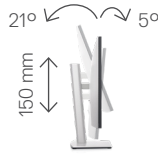

Tilt and height adjustable