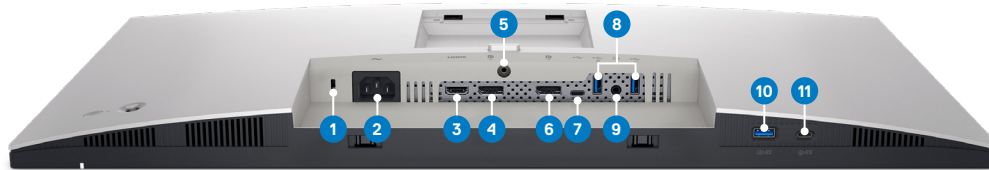

Style meets function: Crafted with a premium platinum silver finish, this sleek monitor features a small base and an elegant cable management system that hides cords within the monitor riser. Navigate the menu and adjust screen settings with the easy-to-use joystick control. Snap on the optional Dell Slim Soundbar (SB521A) and enjoy exceptional sound quality.

Connectivity and Accessories

DELL ULTRASHARP 27 MONITOR | U2722D

Purposeful design, built for ergonomic comfort.

Joystick control, cable management slot

Tilt and height adjustable

Pivot

Swivel

Connectivity