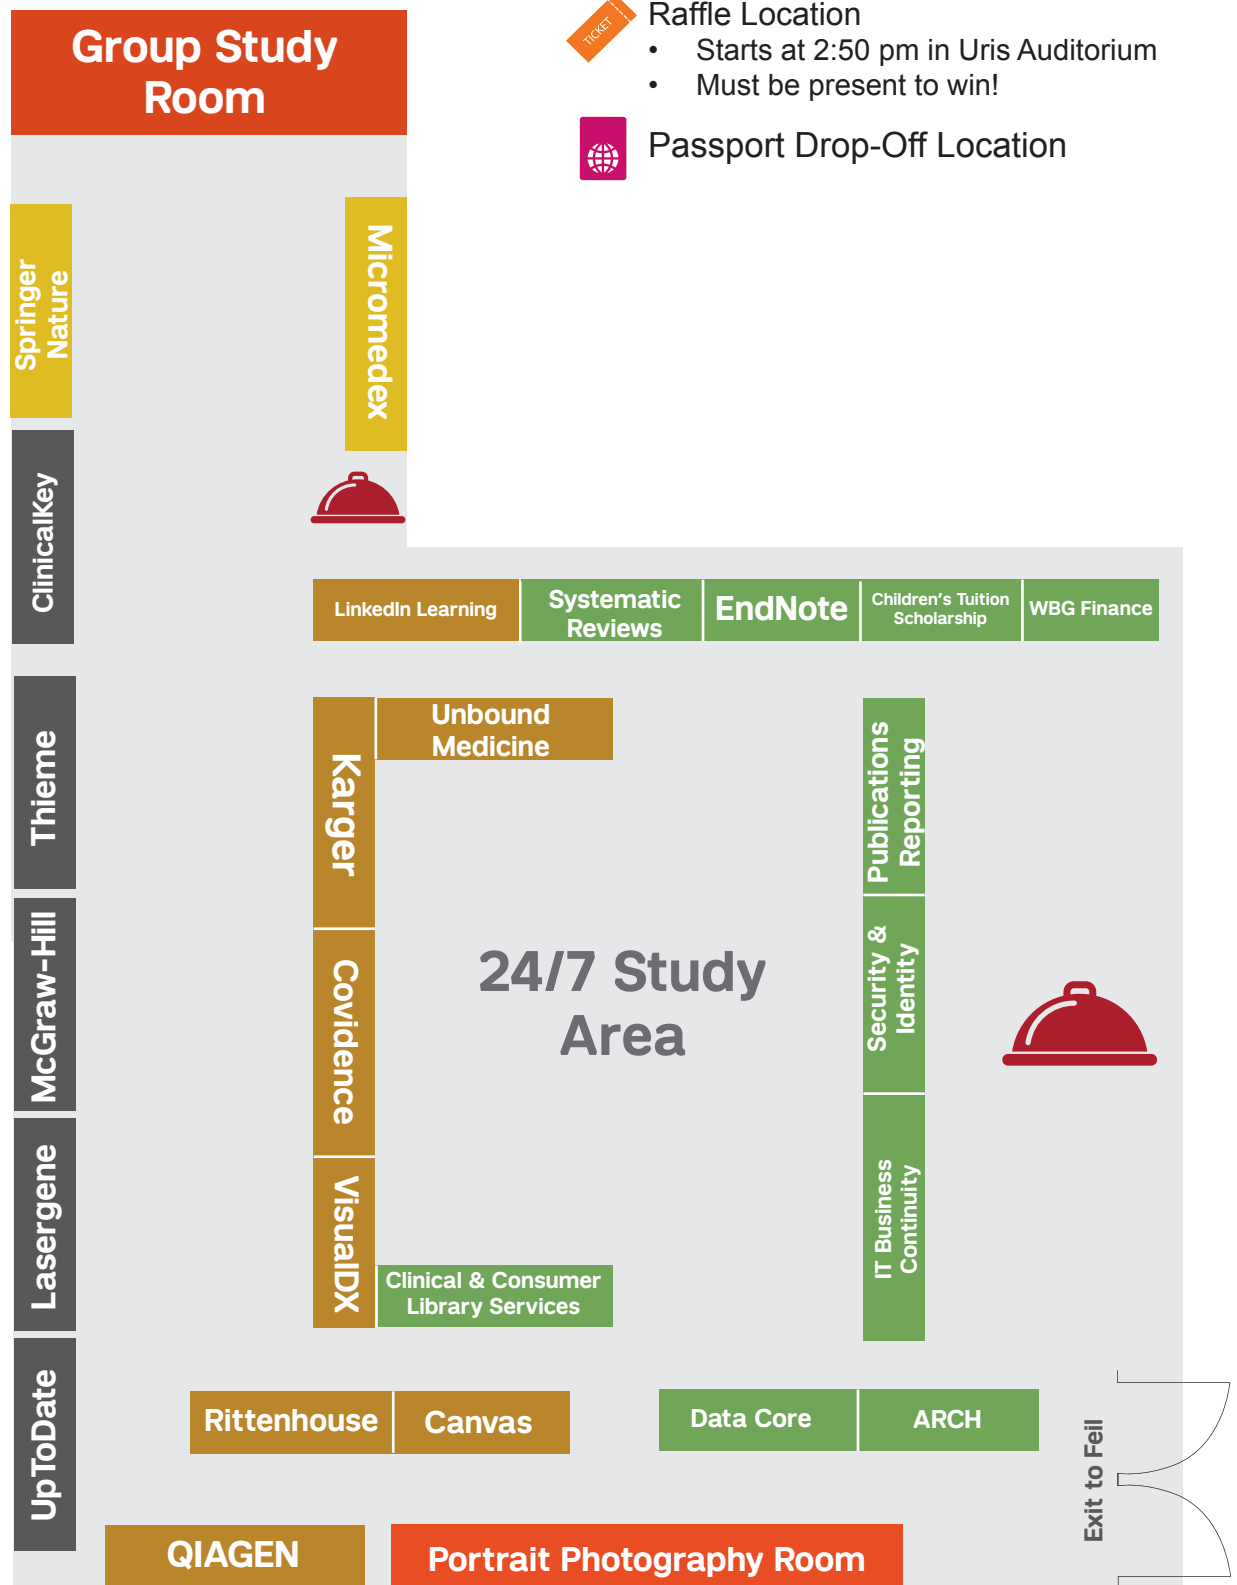

# Map

More details about our vendors are listed at [its.weill.cornell.edu/smartfest](https://its.weill.cornell.edu/smartfest). Use the legend below to find specific locations.

-  Platinum Plus Sponsor
-  Platinum Sponsor
-  Gold Sponsor
-  Silver Sponsor
-  Bronze Sponsor
-  WCM Participant
-  Food Stations
-  Demo Location
-  SMARTFest Survey Stand
-  Restrooms
-  Raffle Location
  - Starts at 2:50 pm in Uris Auditorium
  - Must be present to win!
-  Passport Drop-Off Location

# Welcome to #SMARTFest2020!

Thank you for attending our 7th Annual SMARTFest! We hope you enjoy this year's featured services and demonstrations. View our map on the other side of this page to help you navigate your way around the event! Visit our website on your mobile device - [its.weill.cornell.edu/smartfest](https://its.weill.cornell.edu/smartfest) - for more detailed information about the SMARTFest.

## Raffle (Main event at 2:50 pm in Uris)

All SMARTFest attendees are eligible to win some of our amazing raffle prizes! Here's how you can win:

- Attend one (or more!) of our demos:** We'll be having short demonstrations all day in the Library Collaboration Room. At the end of each demo, there will be a raffle prize. Prizes are listed outside of the Collaboration Room.
- Visit as many booths as possible:** When you visit a SMARTFest booth, we ask you to take a few minutes of your time to speak to our vendors and gather any information that may help you with your work at WCM. Once you do that, the vendor will give you a raffle ticket.
- Complete the SMARTFest passport:** Pick up your passport card when you enter SMARTFest and visit the listed booths and polling stations on the card to get a stamp. Once your card is full, drop it off at the designated locations listed on the event map near the entrances of the Library and Griffis. Completing the card makes you eligible for the grand prize: a **Dell Latitude 7400 laptop!**