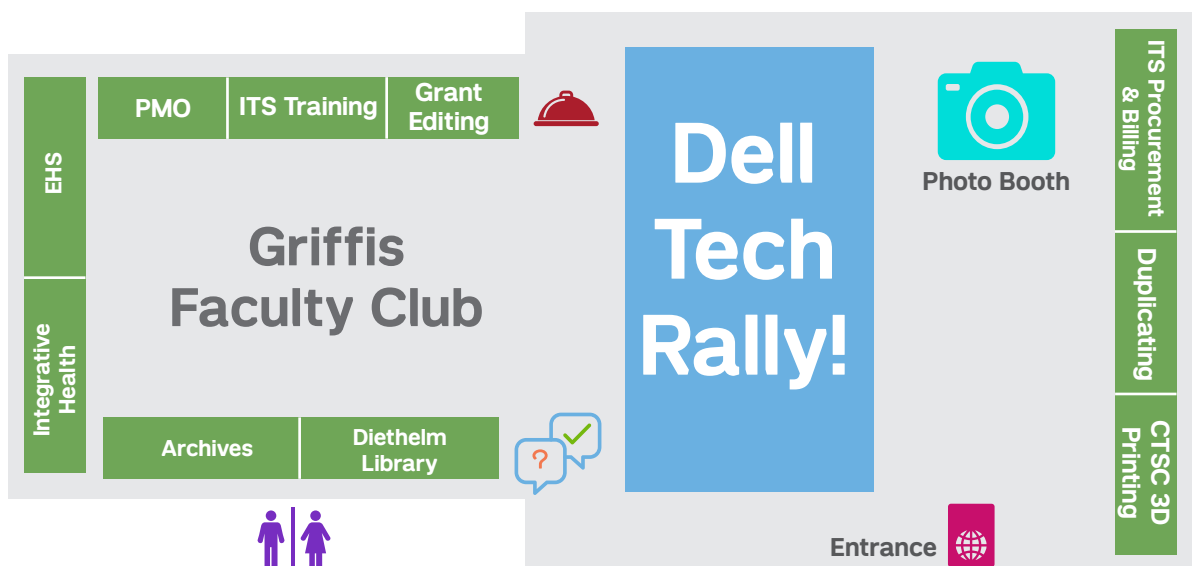

# Map

More details about our vendors are listed at [its.weill.cornell.edu/smartfest](https://its.weill.cornell.edu/smartfest). Use the legend below to find specific locations.

-  Platinum Plus Sponsor
-  Platinum Sponsor
-  Gold Sponsor
-  Silver Sponsor
-  Bronze Sponsor
-  WCM Participant
-  Food Stations
-  Demo Location
-  SMARTFest Survey Stand
-  Restrooms
-  Raffle Location
  - Starts at 2:50 pm in Uris Auditorium
  - Must be present to win!
-  Passport Drop-Off Location

# Welcome to #SMARTFest2020!

Thank you for attending our 7th Annual SMARTFest! We hope you enjoy this year's featured services and demonstrations. View our map on the other side of this page to help you navigate your way around the event! Visit our website on your mobile device - [its.weill.cornell.edu/smartfest](https://its.weill.cornell.edu/smartfest) - for more detailed information about the SMARTFest.

**Our main raffle will be held in Uris Auditorium.** Bring your raffle tickets with you. **You must be present to win!** Our raffles include gift cards, wireless speakers, Potensic T35 GPS Drone, Apple AirPods, Apple Watch, Dell laptop, and more!