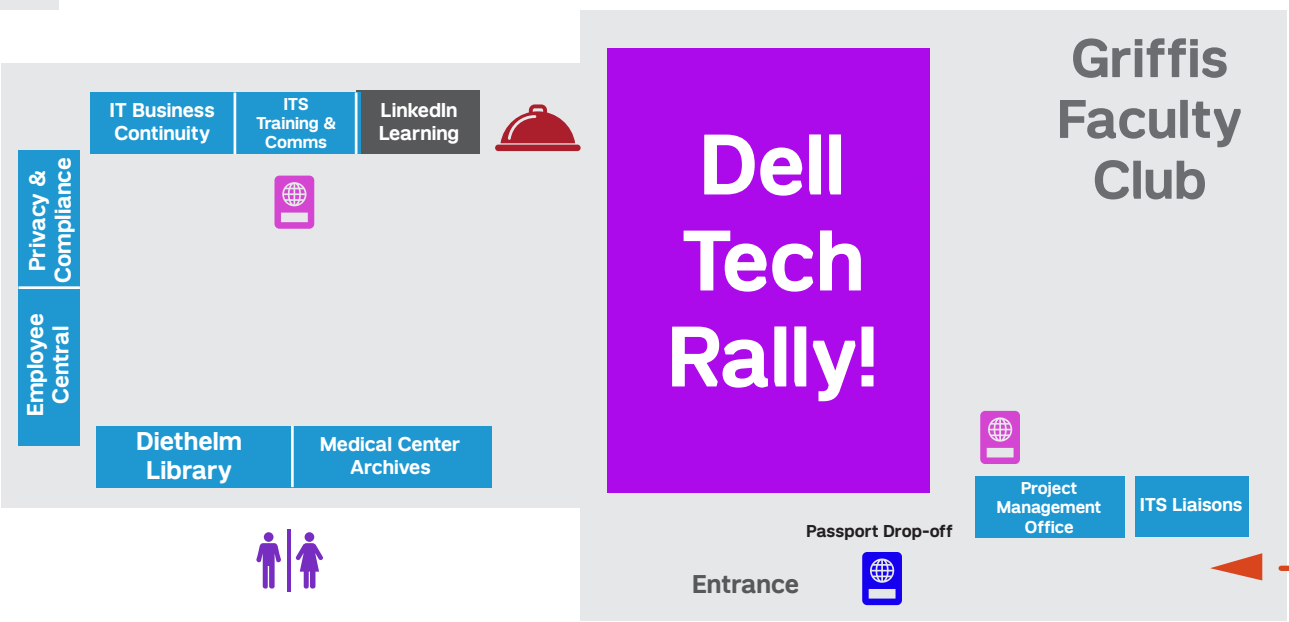

# Map

More details about our sponsors are listed at [its.weill.cornell.edu/smartfest](https://its.weill.cornell.edu/smartfest)

### Sponsors

-  Platinum Plus
-  Platinum
-  Bronze
-  Silicon
-  WCM Participant

-  Food Stations
-  Demo Location
-  Passport Stamp
-  Restrooms
-  Raffle Location
  - Starts at 3:05 pm in Uris Auditorium
  - Must be present to win!

# Welcome to SMARTFest!

Thank you for attending our 9th Annual SMARTFest! We hope you enjoy this year's featured services and demonstrations. Visit our website on your mobile device [its.weill.cornell.edu/smartfest](https://its.weill.cornell.edu/smartfest) for more detailed information about each booth.

## Raffle (Main event at 3:05 pm in Uris)

All SMARTFest attendees are eligible to win some of our amazing raffle prizes! Here's how you can win:

- 1. Visit SMARTFest booths.** While you're learning about new services at SMARTFest, pick up a raffle ticket at each table. Visiting more tables and learning about all of our services increases your odds of winning. Tickets will be drawn at the end of SMARTFest in Uris Auditorium, and you must be present to be eligible to win. **ITS and Library staff are not eligible to win raffle prizes.**
- 2. Attend demos.** Each of our demos will include a prize you can win at the end of the session. You can also earn a raffle ticket for each demo attended.
- 3. Complete our SMARTFest Passport.** Attendees will be given a passport card when they enter SMARTFest with eight locations. Visit each of these locations to receive a stamp, then drop off the completed card with your information in one of our collection boxes. A winner will be randomly selected to receive a Dell laptop!