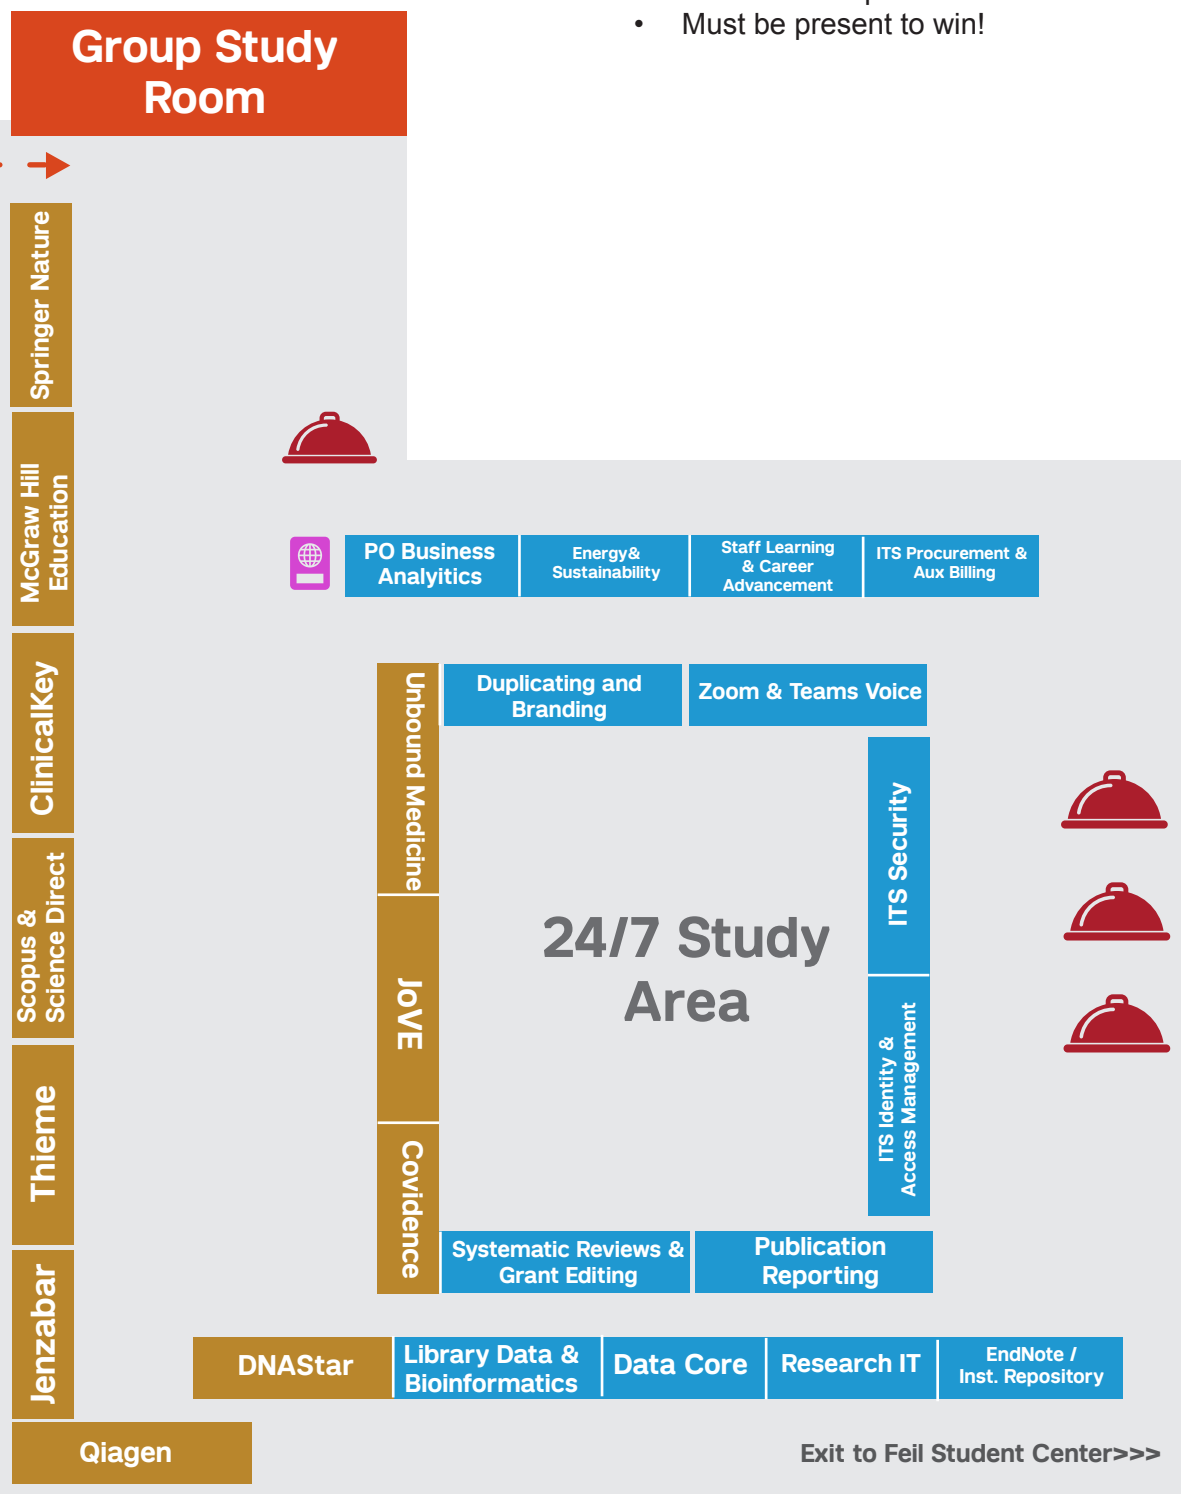

### Sponsors

-  Platinum Plus
-  Platinum
-  Bronze
-  Silicon
-  WCM Participant

-  Food Stations
-  Demo Location
-  Passport Stamp
-  Restrooms
-  Raffle Location
  - Starts at 3:05 pm in Uris Auditorium
  - Must be present to win!

# Welcome to SMARTFest!

Thank you for attending our 9th Annual SMARTFest! We hope you enjoy this year's featured services and demonstrations. Visit our website on your mobile device [its.weill.cornell.edu/smartfest](https://its.weill.cornell.edu/smartfest) for more detailed information about each booth.

## Raffle (Main event at 3:05 pm in Uris)

All SMARTFest attendees are eligible to win some of our amazing raffle prizes! Here's how you can win:

- 1. Visit SMARTFest booths.** While you're learning about new services at SMARTFest, pick up a raffle ticket at each table. Visiting more tables and learning about all of our services increases your odds of winning. Tickets will be drawn at the end of SMARTFest in Uris Auditorium, and you must be present to be eligible to win. **ITS and Library staff are not eligible to win raffle prizes.**
- 2. Attend demos.** Each of our demos will include a prize you can win at the end of the session. You can also earn a raffle ticket for each demo attended.
- 3. Complete our SMARTFest Passport.** Attendees will be given a passport card when they enter SMARTFest with eight locations. Visit each of these locations to receive a stamp, then drop off the completed card with your information in one of our collection boxes. A winner will be randomly selected to receive a Dell laptop!